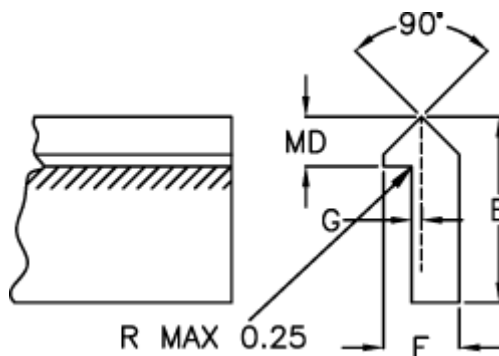

Data Sheet

Article number: 055635500

Description: Single edge track TS3 5500mm

Measures

E = 22.22

F = 8.71

G = 1.57

Kg/m = 1.020